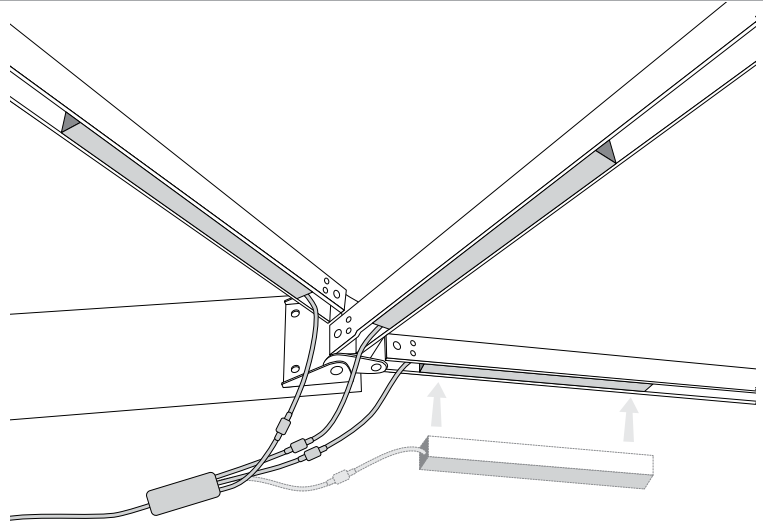

# Features

FEATURES	
• Energy Saving LED Technology	
• Adjustable Light Color Settings	
• Max Lumen Output - 830L	
• Inline Power & Brightness control system	
• IP65 rated connections	
• 3M Adhesive Mounting Strips	
SPECIFICATIONS	
<b>DIMENSIONS:</b>	350 x 30 x 30mm
<b>LIGHT COLOR:</b>	Cool White / Bright White / Yellow
<b>OUTPUT:</b>	Max 276 Lumen per Light Bar / Bright White
<b>VOLTAGE:</b>	12VDC
<b>MAX POWER DRAW:</b>	Bright White @ 100% brightness = 2.15A (3 x Light Bar)
CONNECTION	
• Inline Power and Brightness control	
• 3-way splitter	
• Multi Use Cigarette Lighter fitting – Length: 3000mm	

**NOTE:** Inlet cable length 130mm

# Installation and Connection

Each LED light bar is designed to be located inside the three (3) roof frames fixed to the rear awning mounting plate. It is important that the mounting surface for the adhesive mounting strips is clean and free from dirt and debris before the light bar is attached. It is recommended that the each light bar is positioned 100mm from the end of the roof frame.

## CONNECTION DIAGRAM

Connect the 3-way splitter to the light bars, connect to the inline control and then to the power lead.