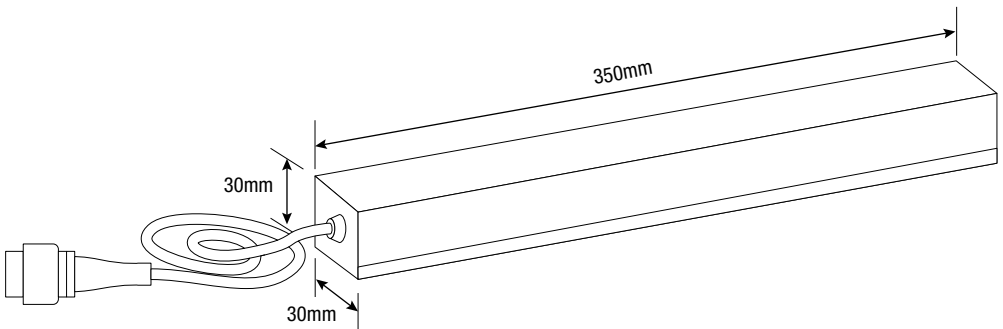

## 270 Degree Awning LED Light Kit Owners Manual

**Suits DeltaWing Eclipse  
& Pro Awnings**

**IMPORTANT:** Please read all procedures and precautions before using the Ironman 4x4 270° Awning LED Light Kit. If you have any questions please contact our customer service department.

# Features

FEATURES	
• Energy Saving LED Technology	
• Adjustable Light Color Settings	
• Max Lumen Output - 830L	
• Inline Power & Brightness control system	
• IP65 rated connections	
• 3M Adhesive Mounting Strips	
SPECIFICATIONS	
<b>DIMENSIONS:</b>	350 x 30 x 30mm
<b>LIGHT COLOR:</b>	Cool White / Bright White / Yellow
<b>OUTPUT:</b>	Max 276 Lumen per Light Bar / Bright White
<b>VOLTAGE:</b>	12VDC
<b>MAX POWER DRAW:</b>	Bright White @ 100% brightness = 2.15A (3 x Light Bar)
CONNECTION	
• Inline Power and Brightness control	
• 3-way splitter	
• Multi Use Cigarette Lighter fitting – Length: 3000mm	

**NOTE:** Inlet cable length 130mm

# Installation and Connection

Each LED light bar is designed to be located inside the three (3) roof frames fixed to the rear awning mounting plate. It is important that the mounting surface for the adhesive mounting strips is clean and free from dirt and debris before the light bar is attached. It is recommended that the each light bar is positioned 100mm from the end of the roof frame.