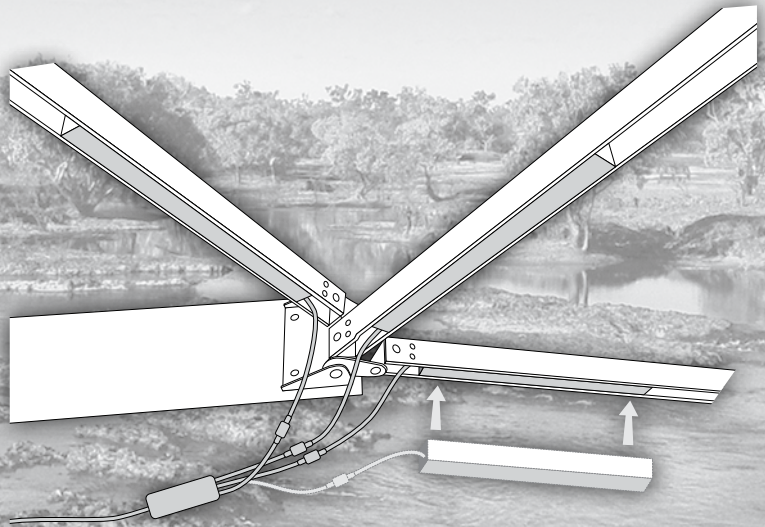

## 270 Degree Awning LED Light Kit Owners Manual

**Suits DeltaWing Eclipse  
& Pro Awnings**

**IMPORTANT:** Please read all procedures and precautions before using the Ironman 4x4 270° Awning LED Light Kit. If you have any questions please contact our customer service department.

# Features

FEATURES	
• Energy Saving LED Technology	
• Adjustable Light Color Settings	
• Max Lumen Output - 830L	
• Inline Power & Brightness control system	
• IP65 rated connections	
• 3M Adhesive Mounting Strips	
SPECIFICATIONS	
<b>DIMENSIONS:</b>	350 x 30 x 30mm
<b>LIGHT COLOR:</b>	Cool White / Bright White / Yellow
<b>OUTPUT:</b>	Max 276 Lumen per Light Bar / Bright White
<b>VOLTAGE:</b>	12VDC
<b>MAX POWER DRAW:</b>	Bright White @ 100% brightness = 2.15A (3 x Light Bar)
CONNECTION	
• Inline Power and Brightness control	
• 3-way splitter	
• Multi Use Cigarette Lighter fitting – Length: 3000mm	

# Installation and Connection

Each LED light bar is designed to be located inside the three (3) roof frames fixed to the rear awning mounting plate. It is important that the mounting surface for the adhesive mounting strips is clean and free from dirt and debris before the light bar is attached. It is recommended that the each light bar is positioned 100mm from the end of the roof frame.

## CONNECTION DIAGRAM

Connect the 3-way splitter to the light bars, connect to the inline control and then to the power lead.