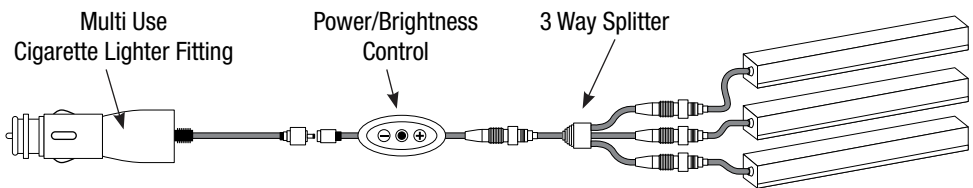

# Features

FEATURES	
• Energy Saving LED Technology	
• Adjustable Light Color Settings	
• Max Lumen Output - 830L	
• Inline Power & Brightness control system	
• IP65 rated connections	
• 3M Adhesive Mounting Strips	
SPECIFICATIONS	
<b>DIMENSIONS:</b>	350 x 30 x 30mm
<b>LIGHT COLOR:</b>	Cool White / Bright White / Yellow
<b>OUTPUT:</b>	Max 276 Lumen per Light Bar / Bright White
<b>VOLTAGE:</b>	12VDC
<b>MAX POWER DRAW:</b>	Bright White @ 100% brightness = 2.15A (3 x Light Bar)
CONNECTION	
• Inline Power and Brightness control	
• 3-way splitter	
• Multi Use Cigarette Lighter fitting – Length: 3000mm	

**NOTE:** Inlet cable length 130mm

# Installation and Connection

Each LED light bar is designed to be located inside the three (3) roof frames fixed to the rear awning mounting plate. It is important that the mounting surface for the adhesive mounting strips is clean and free from dirt and debris before the light bar is attached. It is recommended that the each light bar is positioned 100mm from the end of the roof frame.

## CONNECTION DIAGRAM

Connect the 3-way splitter to the light bars, connect to the inline control and then to the power lead.